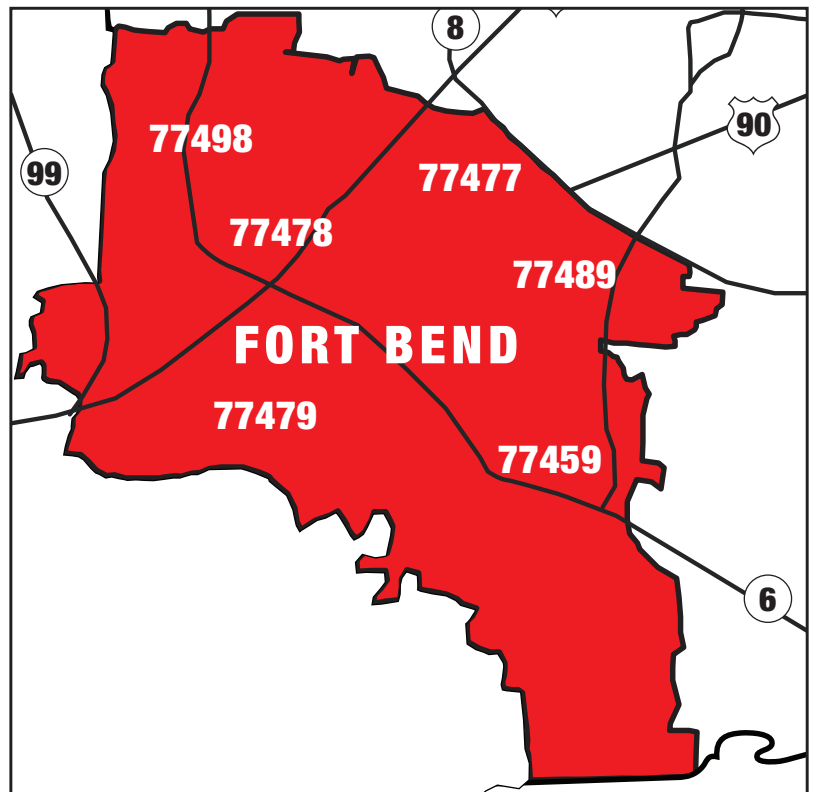

THE PREMIER PUBLICATION REACHING AFFLUENT SINGLE-FAMILY HOUSEHOLDS
DIRECT MAILED TO HOMES IN THE FOLLOWING ZIP CODES:

ANNUAL PRINT DISTRIBUTION OF OVER 300,000 COPIES

- SUGAR LAND
  77478, 77479, 77498
- MISSOURI CITY
  77459, 77489
- STAFFORD
  77477
- MEADOWS PLACE
  77479

FORT BEND
PEOPLE • PLACES • HAPPENINGS
focus
magazine

Visit us at
FortBendFocus.com

Circulation and Distribution

Our goal is to help you market your business and minimize your costs. We use every resource possible to help you gain exposure to current and future residents. Our publications have a monthly circulation of 25,000, with an annual circulation of over 300,000 copies!

Our combined distribution strategy gives our advertisers the widest scope of readers.

1

DIRECT MAIL

Mail delivered to high-value homes $235K+.

2

LOBBY COPIES

For multiple-reads throughout business offices and other waiting areas.

3

FREE SUBSCRIPTION

Readers opt-in for mail box delivery every month.

Monthly 12 Issues Per Year

Lobby copies are distributed to businesses with waiting areas such as doctors, dentists, salons, automotive services, and restaurants. The Chambers of Commerce, banks, realtors, and builders are continually supplied with copies for current and future residents.