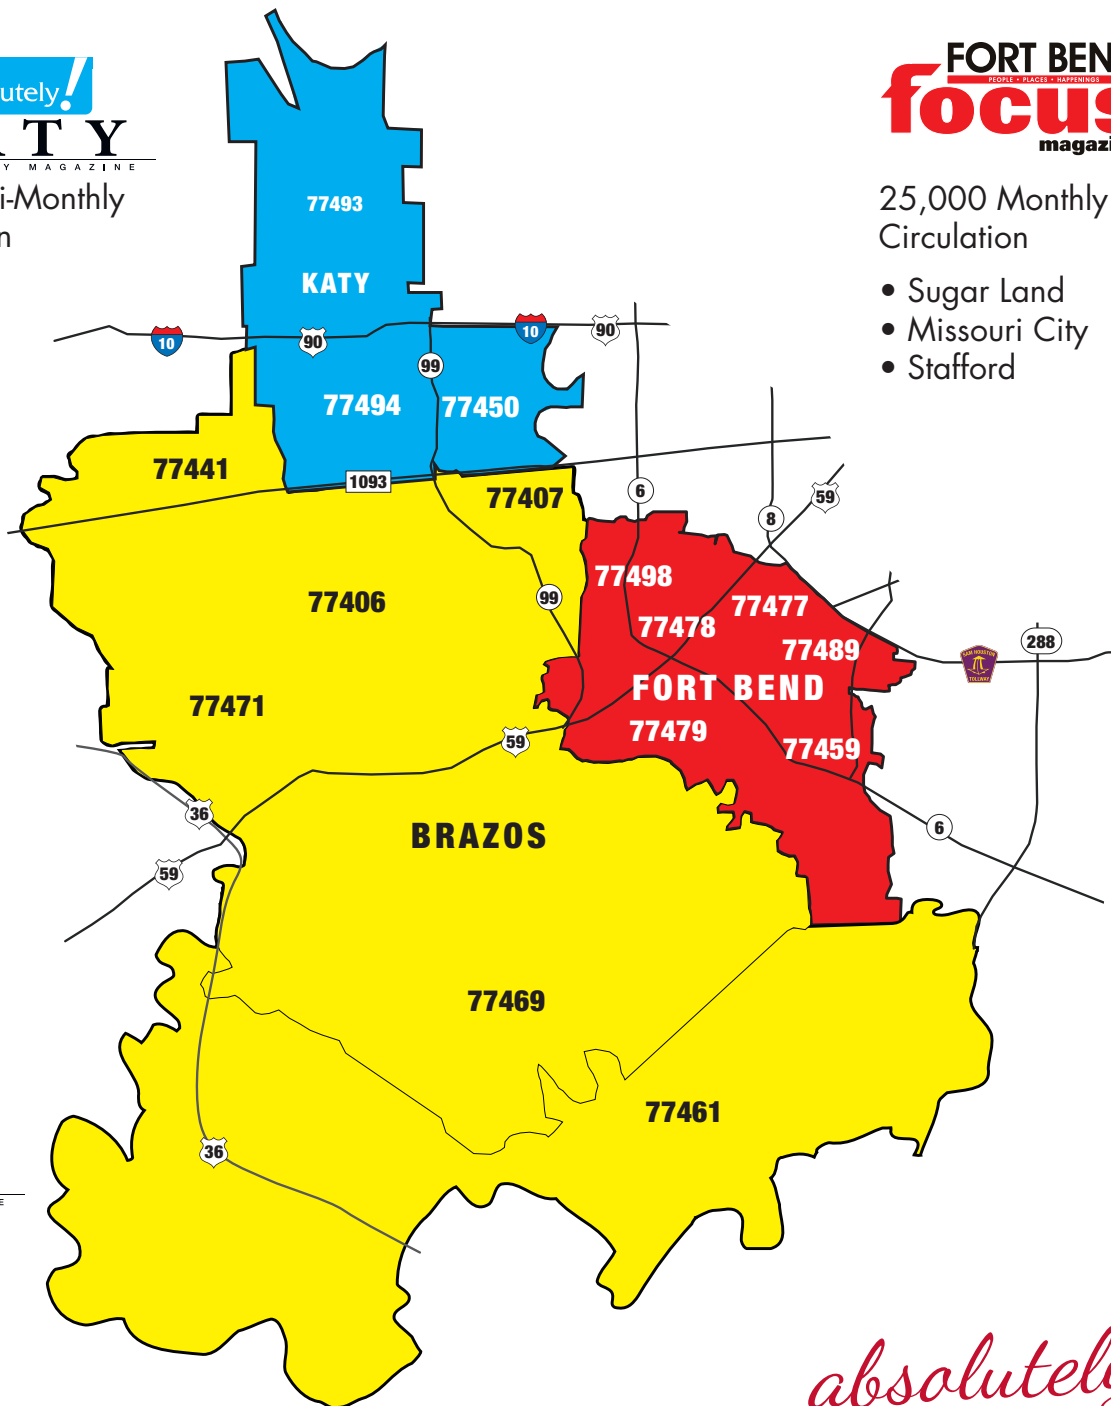

Targeted Marketing Distribution

We're everywhere you need to be.

- In Print • On Line • Social Media

absolutely!
KATY
COMMUNITY MAGAZINE
25,000 Bi-Monthly
Circulation

- Katy

FORT BEND
PEOPLE • PLACES • HAPPENINGS
focus
magazine

25,000 Monthly
Circulation

- Sugar Land
- Missouri City
- Stafford

absolutely!
BRAZOS
COMMUNITY MAGAZINE
25,000 Bi-Monthly
Circulation

- Richmond
- Rosenberg
- Fulshear
- Needville

absolutely!
community focused.