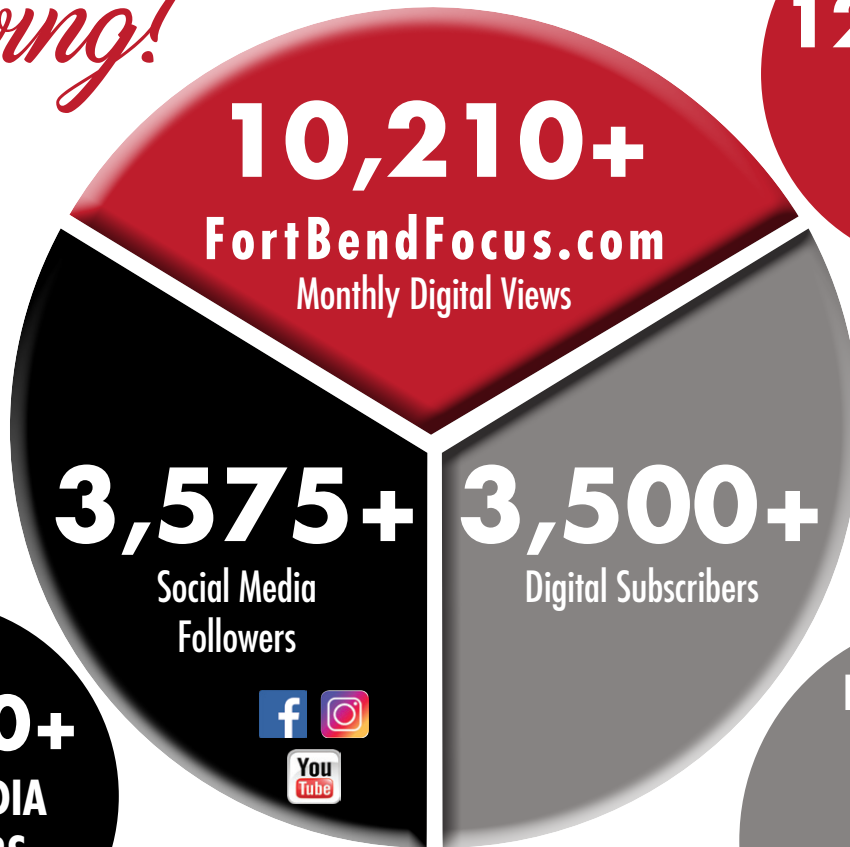

And constantly  
*growing!*

**122,520+**  
DIGITAL  
VIEWS  
ANNUALLY

**42,900+**  
SOCIAL MEDIA  
FOLLOWERS  
ANNUALLY

DIGITAL ISSUE  
SENT 2X  
MONTHLY =  
**84,000+**  
DIGITAL DELIVERY  
ANNUALLY

**+ Lobby Distribution**

Safe, timely lobby distribution for multiple-reads throughout hospitals, business offices and other waiting areas with our two-sided plexiglass frames featuring *eZine* mastheads with QR codes allowing readers direct access to our digital publications.